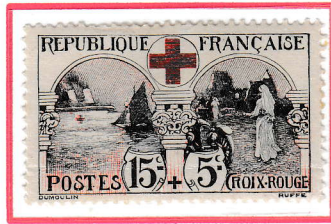

# Red Cross

France

1918 ~ 1st Red Cross Stamp issued

"high Value" →

Sinking of "Charles Roux"  
Hospital Ship and  
Bombed Hospital

Evolution of French Red Cross  
Stamps over 100 years

2021 Red Cross, 'Phrases of Ben'

1973, Sepulchre of Tonnerre

→ "Humanity, Unity, Impartiality  
Neutrality, Universality,  
Voluntariness, Independence

1973, Sepulchre of Tonnerre

1939, 75th Anniv. of the  
Founding of the Red Cross  
1864

Red Cross Nurse

Reunion  
1966, Surch with French  
African CFA franc

Nurse Bandaging a  
Soldier

1969, Nicolas Mignard  
(1606-1668) Winter